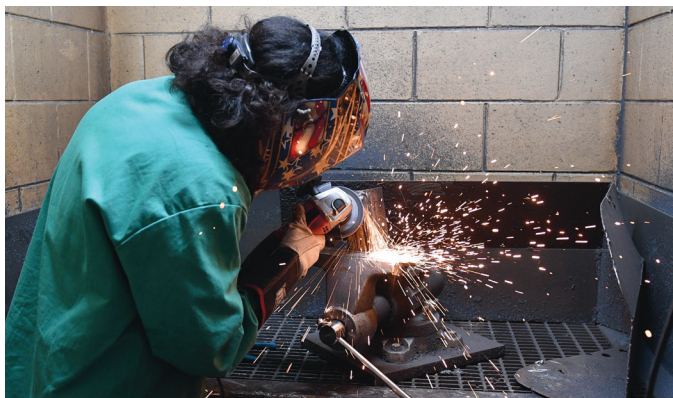

Selected Job Titles (Related Occupations)

Welder (2), Steamfitter, Structural Welder, Tool Blazer Operator

Employers Hiring Recent WCTC Graduates

Baker-Rullman Manufacturing Co Inc, Watertown
Bruno Independent Living Aids, Oconomowoc
Church Metal, Milwaukee
J.F. Ahern Co., Milwaukee
Sanborn Tube & Fab, Pewaukee

Metal Fabrication/Welding

Technical Diploma in the Metal Fabrication/Welding Pathway

Graduates	17
Respondents.....	2
Three-year Median Salary for Full-time Related Employment.....	$46,764

Technical Studies-Journeyworker

Associate of Applied Science

Graduates	3
Respondents.....	2
Employed.....	2
Related Occupation.....	1
Unrelated Occupation.....	1
Full-time.....	2
Part-time.....	0
Seeking Employment.....	0
Not Available for Employment, Student	0
Average Hours Worked Per Week (Full-time Related Employment).....	45.0
Three-year Median Salary for Full-time Related Employment.....	$84,877

Tool and Die Making

Two-Year Technical Diploma

Graduates	11
Respondents.....	6
Employed.....	6
Related Occupation.....	5
Unrelated Occupation.....	0
Full-time.....	5
Part-time.....	0
Seeking Employment.....	0
Not Available for Employment, Student	0
Wages for full-time employment related to WCTC degree (4)	
Salary Range.....	$41,000-$92,000
Average Salary.....	$55,699
Median Salary	$44,840
Average Entry-Level Salary.....	$43,558
Average Hourly Wage.....	$26.88
Average Hours Worked Per Week (Full-time Related Employment).....	44.8
Three-year Median Salary for Full-time Related Employment.....	$45,725

Selected Job Titles (Related Occupations)

CNC Operator/CNC Machinist Apprentice, D & C Setup Technician, Mechanical Design Engineer, Tool and Die Apprentice, Tool Maker Apprentice

Employers Hiring Recent WCTC Graduates

D&H Industries, Oconomowoc
Milwaukee Electronics, Milwaukee
Milwaukee Tool, Brookfield
Signicast, Hartford
Urban Manufacturing, Milwaukee

Welding Technician

STTD in the Metal Fabrication/Welding Pathway

Graduates	45
Respondents.....	24
Employed.....	12
Related Occupation.....	8
Unrelated Occupation.....	2
Full-time.....	10
Part-time.....	0
Seeking Employment.....	1
Not Available for Employment, Student	11
Wages for full-time employment related to WCTC degree (8)	
Salary Range.....	$36,000-$65,000
Average Salary.....	$44,669
Median Salary	$41,500
Average Entry-Level Salary.....	$44,694
Average Hourly Wage.....	$19.56
Average Hours Worked Per Week (Full-time Related Employment).....	45.5
Three-year Median Salary for Full-time Related Employment.....	$41,000

Selected Job Titles (Related Occupations)

Welder Fabricator (3), Metal Fabricator (2), Welder (2), Custodial Floater

Employers Hiring Recent WCTC Graduates

Weldall Manufacturing, Inc., Waukesha (3)
Aquarius Systems, North Prairie (2)
Lannon Tank Company, LLC, Lannon
Menomonee Falls School District, Menomonee Falls