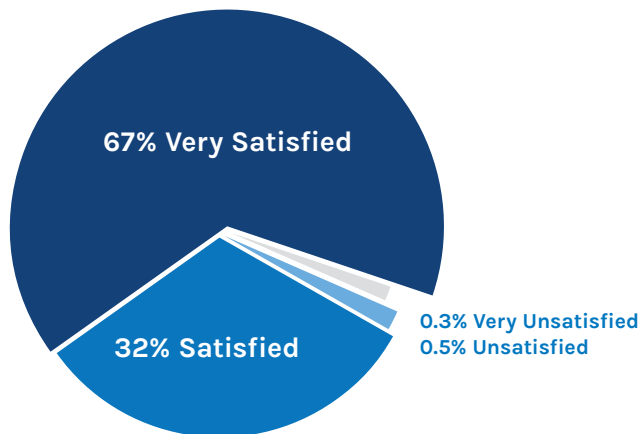

## Graduate Satisfaction

In 2021-22 WCTC awarded 1,987 Associate Degrees and Technical Diplomas in 92 different disciplines.

99% of graduates were Satisfied or Very Satisfied with their WCTC education.