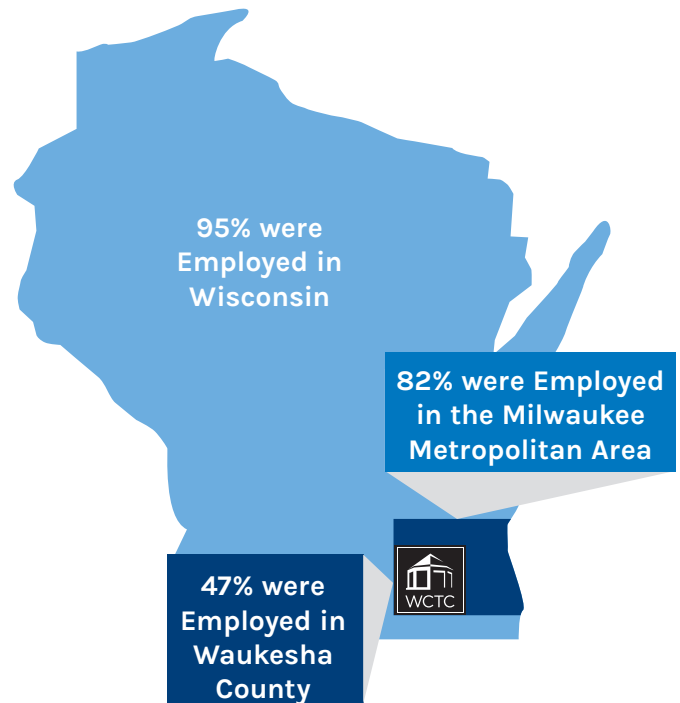

## Graduate Satisfaction

In 2021-22 WCTC awarded 1,987 Associate Degrees and Technical Diplomas in 92 different disciplines.

99% of graduates were Satisfied or Very Satisfied with their WCTC education.

## Where do WCTC graduates find jobs?