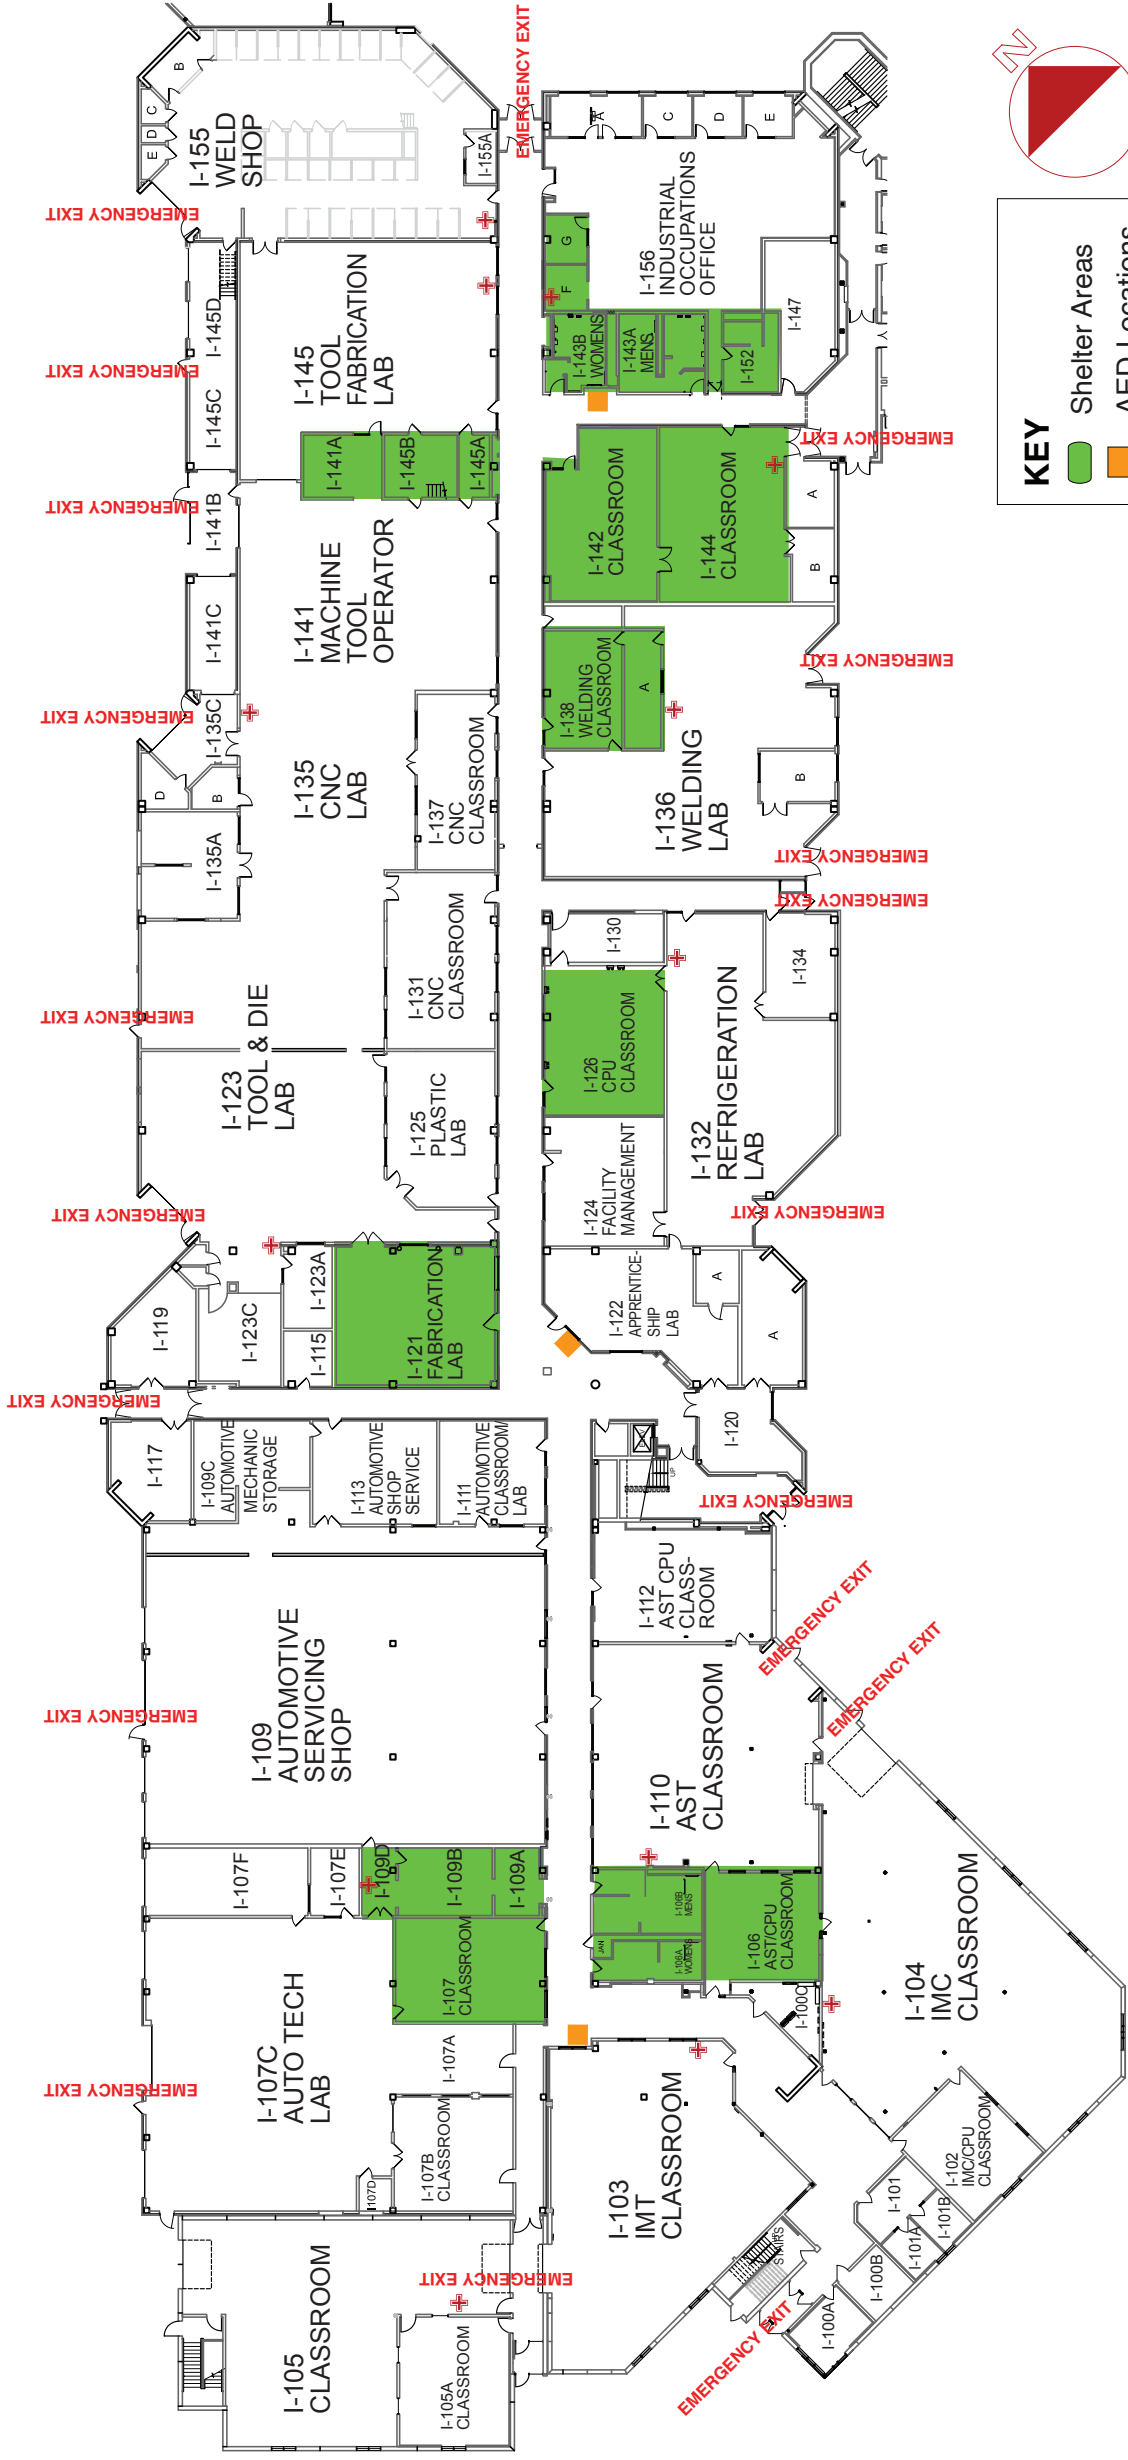

Emergency Evacuation Map

In an Emergency call 911 for Police, Fire and Medical Assistance

KEY

- Shelter Areas
- AED Locations
- You Are Here
- First Aid Kit
- Stair Chair

FIRST FLOOR

BUILDING I - IMC

BUILDING I
 EVACUATION STAGING AREA:
 Light Post #13