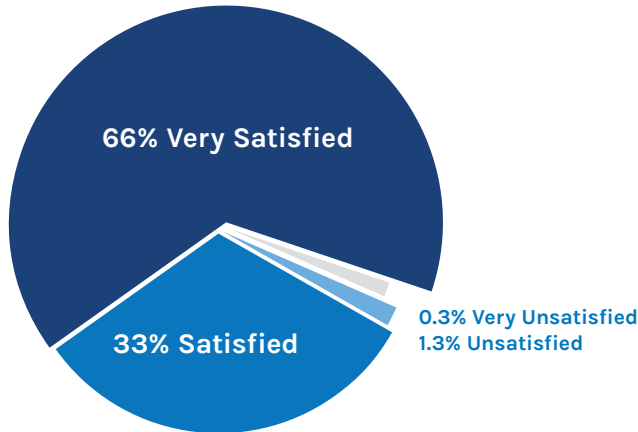

PROFILE OF 2022-2023 GRADUATES

Graduate Satisfaction

- In 2022-23 WCTC awarded 1,975 Associate Degrees and Technical Diplomas in 91 different disciplines.
- 98% of graduates were Satisfied or Very Satisfied with their WCTC education.