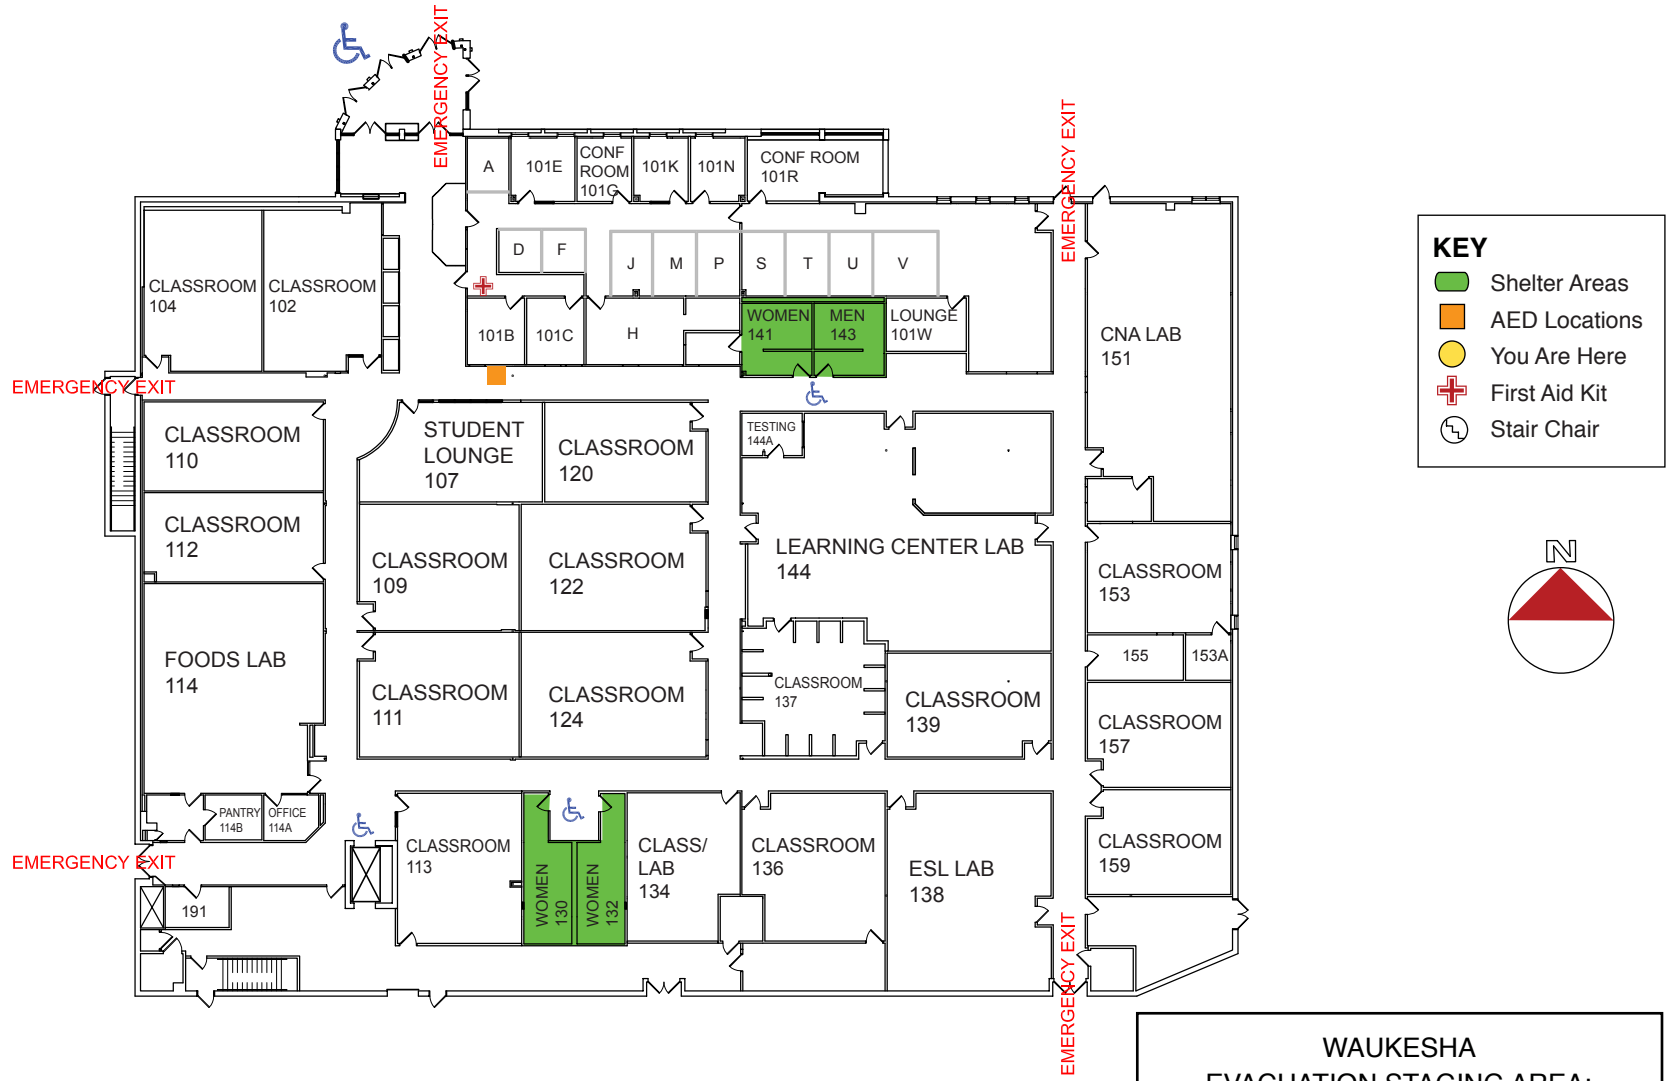

Emergency Evacuation Map

In an Emergency call 911 for Police, Fire and Medical Assistance

KEY

- Shelter Areas
- AED Locations
- You Are Here
- + First Aid Kit
- ♿ Stair Chair

WAUKESHA
EVACUATION STAGING AREA:
WCTC sign in front of building

FIRST FLOOR

WAUKESHA CAMPUS