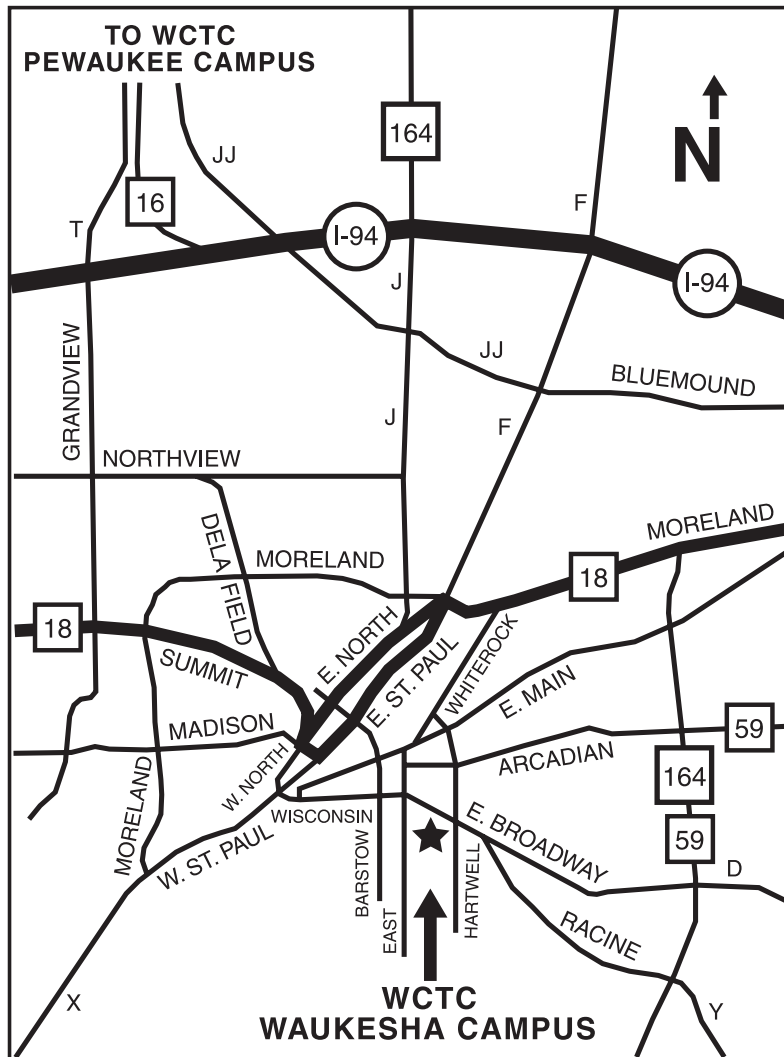

WAUKESHA COUNTY TECHNICAL COLLEGE

WAUKESHA CAMPUS • 327 E. Broadway • Waukesha, Wisconsin 53186

To WCTC Waukesha Campus

Coming from I-94:

- From I-94, exit onto Hwy. F South (exit 295).
- Continue south on F.
- Turn left (east) onto Moreland Blvd.
- Turn right onto White Rock Ave.
- Turn left onto Hartwell Ave.
- Turn right onto E. Broadway.

The WCTC Waukesha Campus will be on your left (south) side, 327 E. Broadway. It is across the street from the Waukesha Family YMCA.

WAUKESHA
COUNTY TECHNICAL
COLLEGE