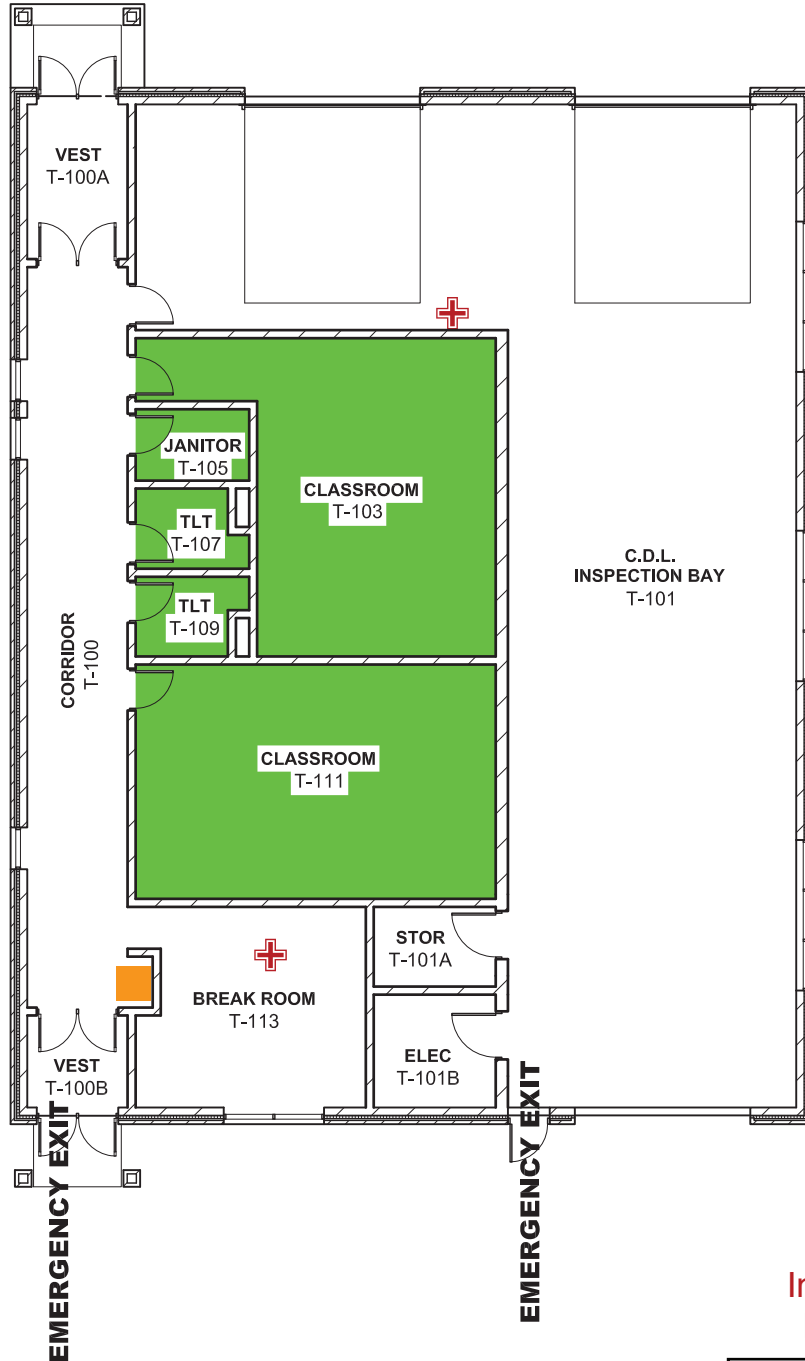

Emergency Evacuation Map

In an Emergency call 911 for Police, Fire and Medical Assistance

EMERGENCY EXIT

KEY

- Shelter Areas
- AED Locations
- You Are Here
- + First Aid Kit
- ↻ Stair Chair

In case of fire use stairs
DO NOT use elevators

T BUILDING
EVACUATION STAGING AREA:
Light Post #24

FIRST FLOOR

BUILDING T TRANSPORTATION

WAUKESHA
COUNTY TECHNICAL
COLLEGE