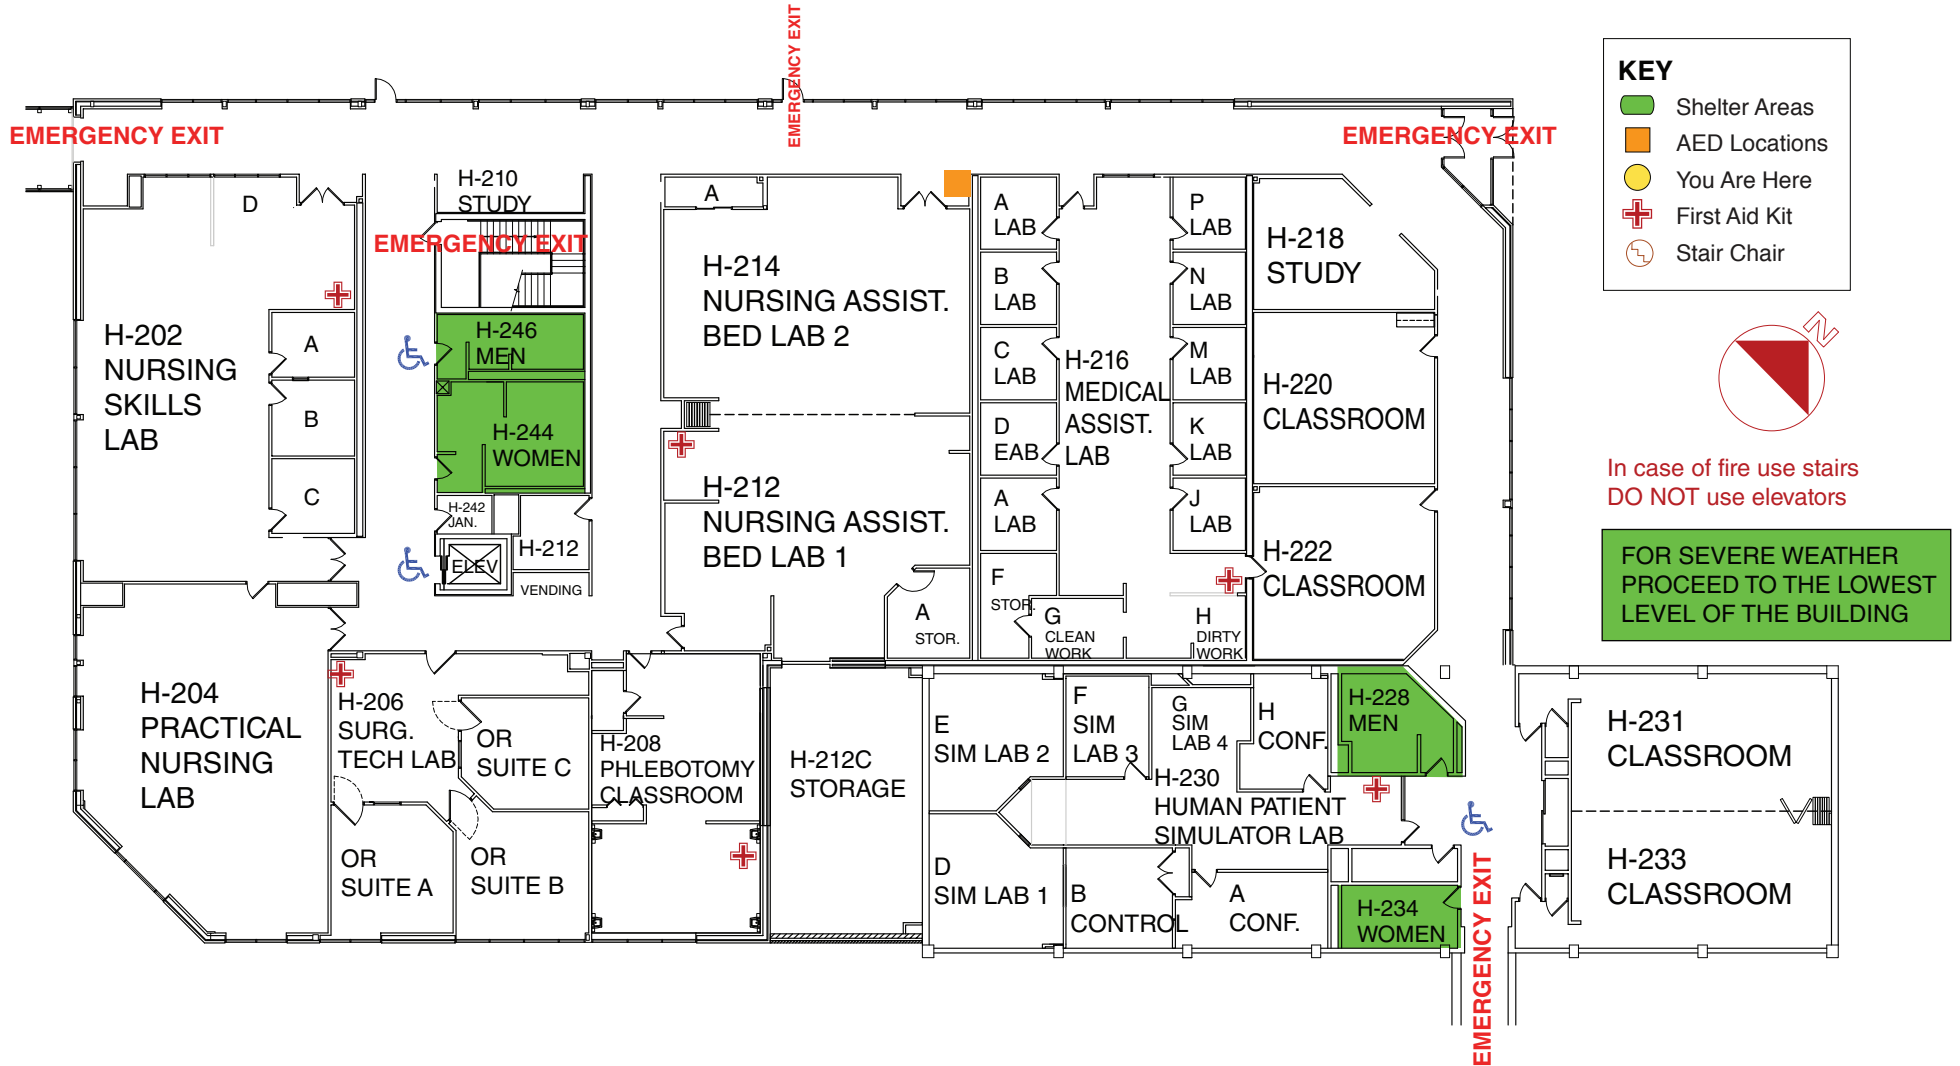

# Emergency Evacuation Map

In an Emergency call 911 for Police, Fire and Medical Assistance

## SECOND FLOOR BUILDING H

H BUILDING  
EVACUATION STAGING AREA:  
Light Post #13