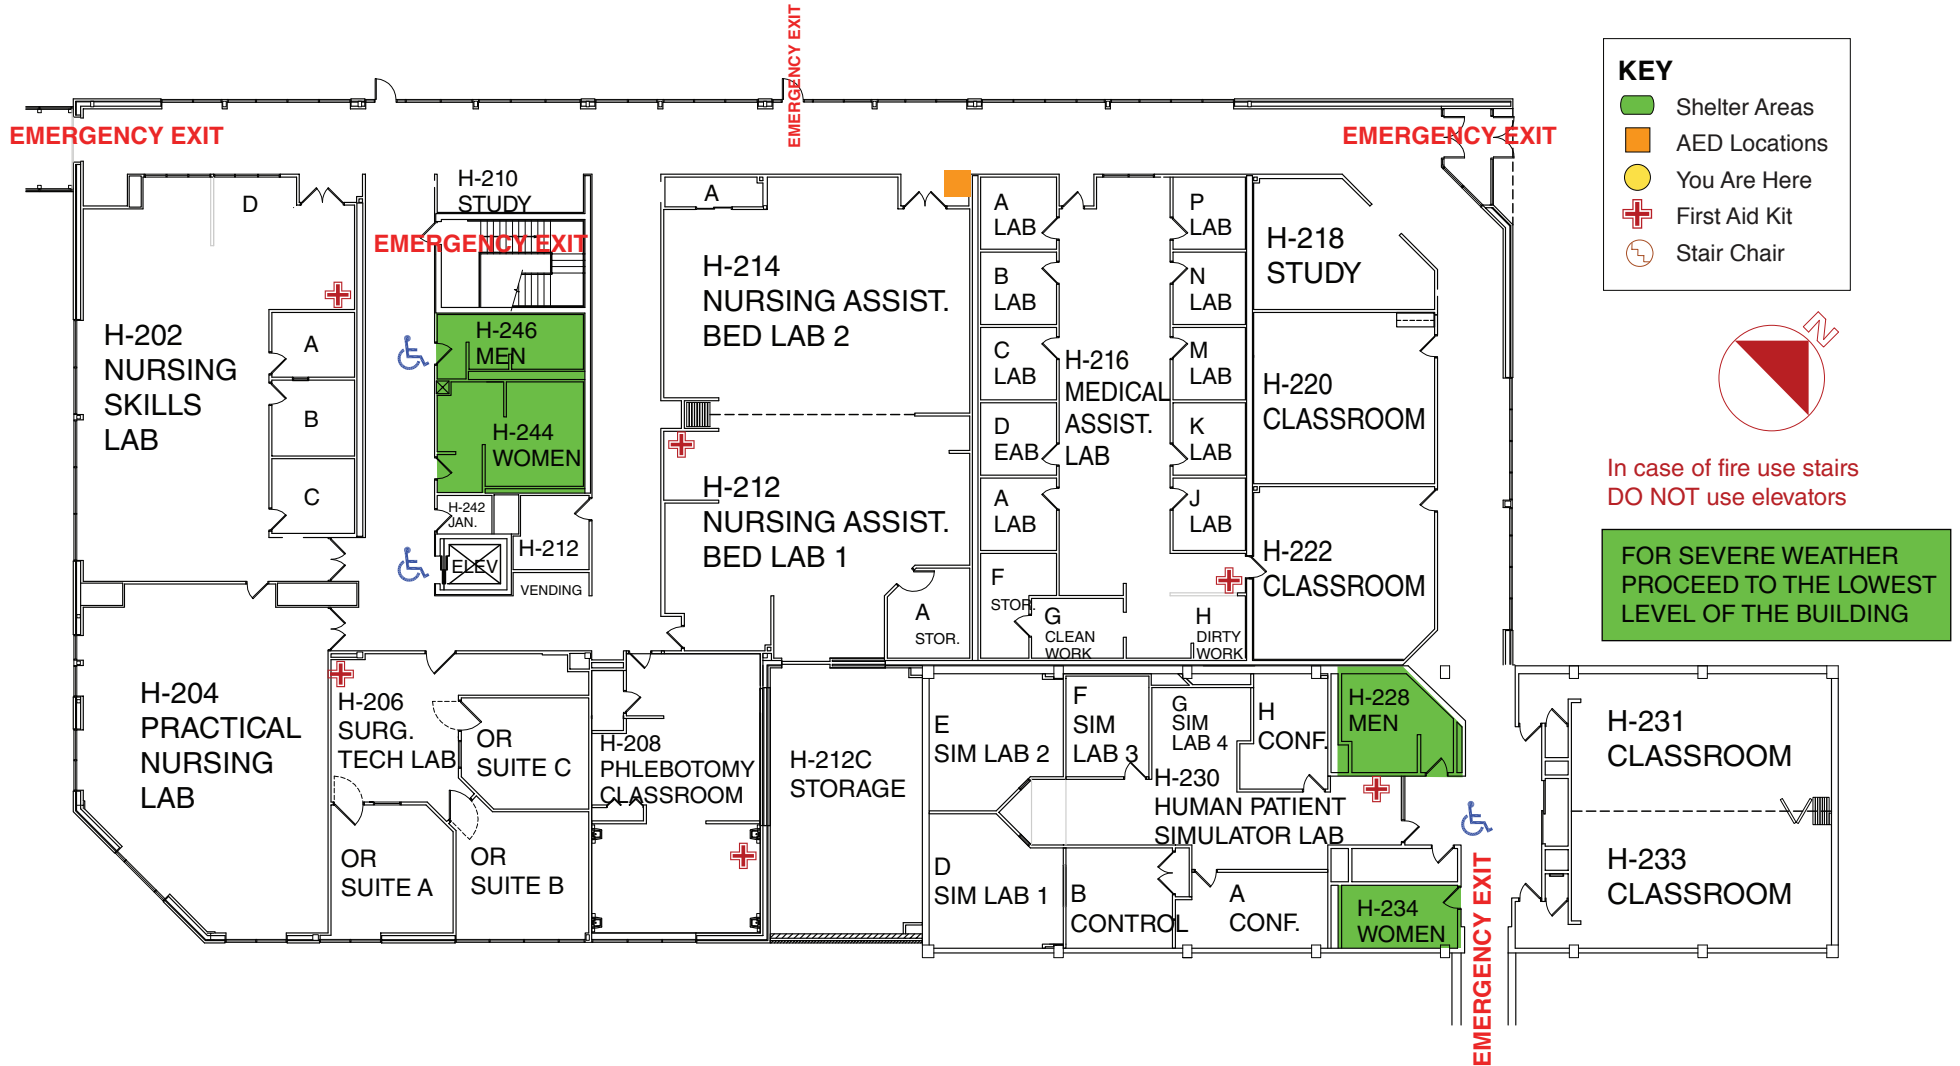

Emergency Evacuation Map

In an Emergency call 911 for Police, Fire and Medical Assistance

SECOND FLOOR BUILDING H

H BUILDING
EVACUATION STAGING AREA:
Light Post #13